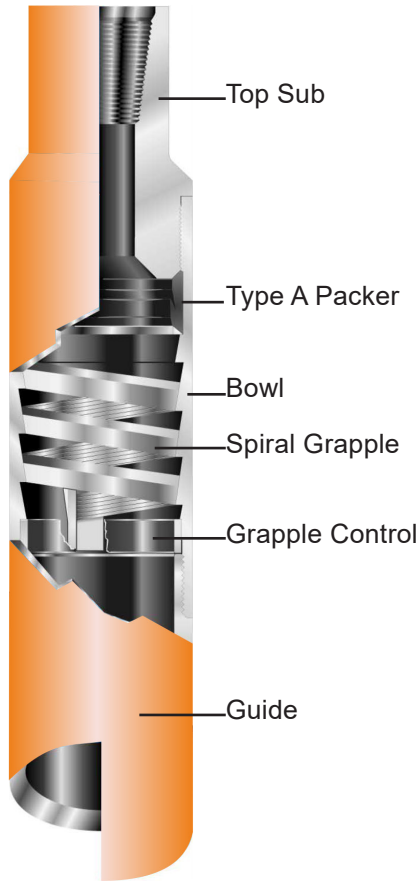

Series 150 Overshot

Series 150 Overshot Specifications				
Type	OD (in.)	Spiral Grapple Load @ Yield (lb)	Basket Grapple Load @ Yield (lb)	Basket Grapple w/ Stop Load @ Yield (lb)
Standard	6 3/4	401,417	343,482	246,726
Undersized	6 5/8	337,630	288,901	207,520

NOTE: All strengths listed are calculated theoretical yield points and are accurate within 20%. All values assume a straight, steady pull and full grapple engagement of a round fish. Listed values will be reduced substantially should the pull not be straight or the engagement not full. Damage to the bowl surface, such as tong marks, will reduce the effectiveness of the grapple engagement and so reduce the effective strength values.

Series 150 Releasing and Circulating Overshots

Spiral Grapple