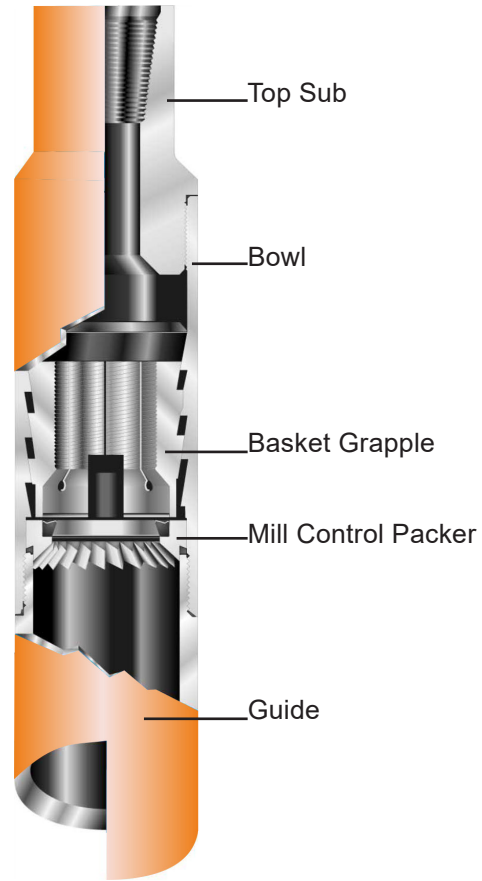

Basket Grapple