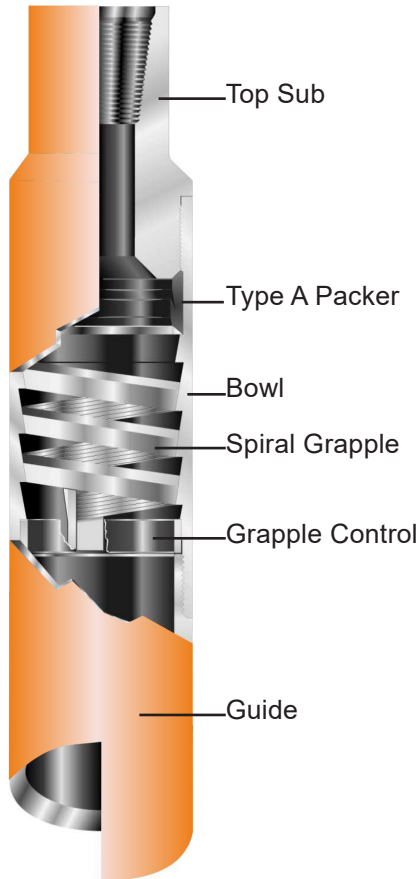

Series 150 Overshot

Series 150 Overshot Specifications				
Type	OD (in.)	Spiral Grapple Load @ Yield (lb)	Basket Grapple Load @ Yield (lb)	Basket Grapple w/ Stop Load @ Yield (lb)
Standard	6 3/4	401,417	343,482	246,726
Undersized	6 5/8	337,630	288,901	207,520

NOTE: All strengths listed are calculated theoretical yield points and are accurate within 20%. All values assume a straight, steady pull and full grapple engagement of a round fish. Listed values will be reduced substantially should the pull not be straight or the engagement not full. Damage to the bowl surface, such as tong marks, will reduce the effectiveness of the grapple engagement and so reduce the effective strength values.

Series 150 Releasing and Circulating Overshots

Spiral Grapple