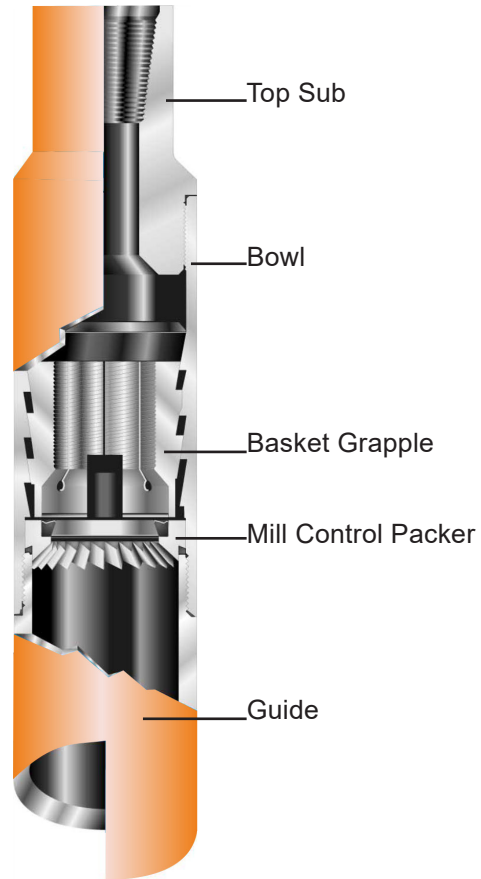

Basket Grapple

Spiral Grapple Control

Spiral Grapple

Type A Packer

Mill Control Packer

Basket Grapple Control

Basket Grapple